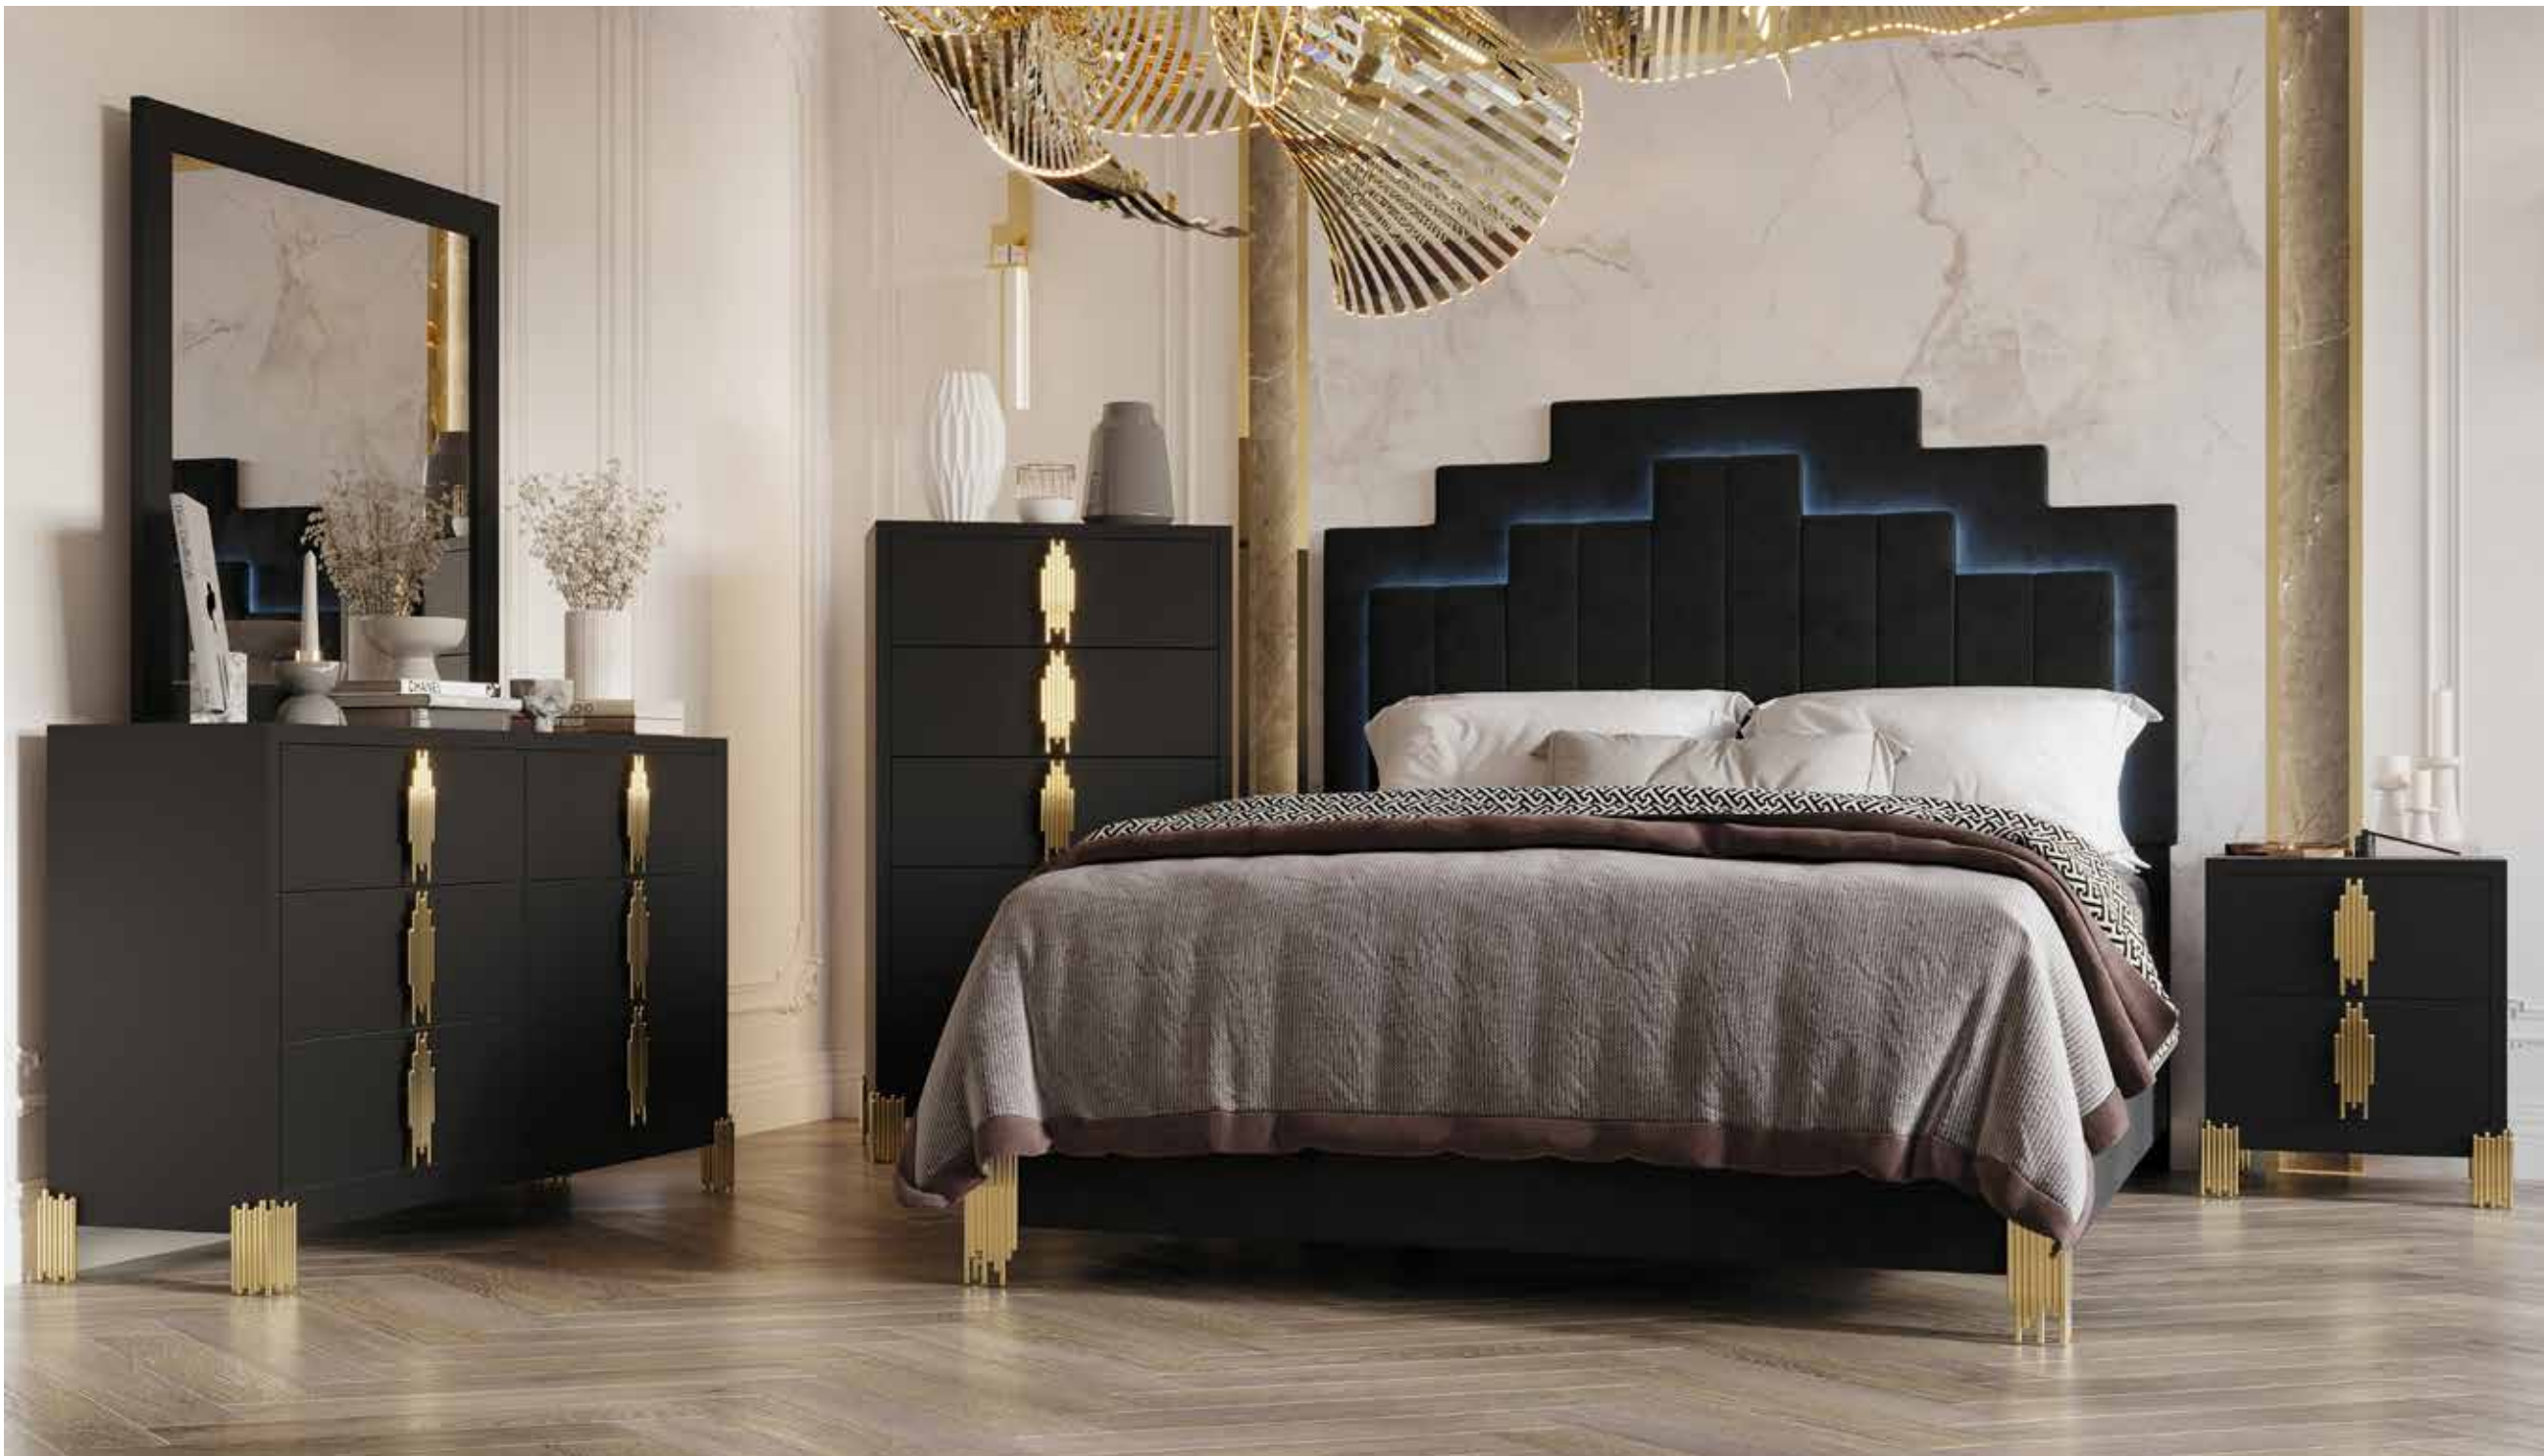

EMPIRE

BEDROOM

COLLECTION #: 00-2034

COLORS: ● BLACK

FEATURES:

- MDF & PAPER LAMINATE
- BALL BEARING GLIDES
- ENGLISH DOVETAIL DRAWERS

STAY CONNECTED
f @ p t
@newclassicfurn

NewClassicFurniture.com
7351 McGuire Avenue, Fontana, CA 92336
909.484.7676 | Sales@NewClassicFurniture.com

NCF New Classic
FURNITURE