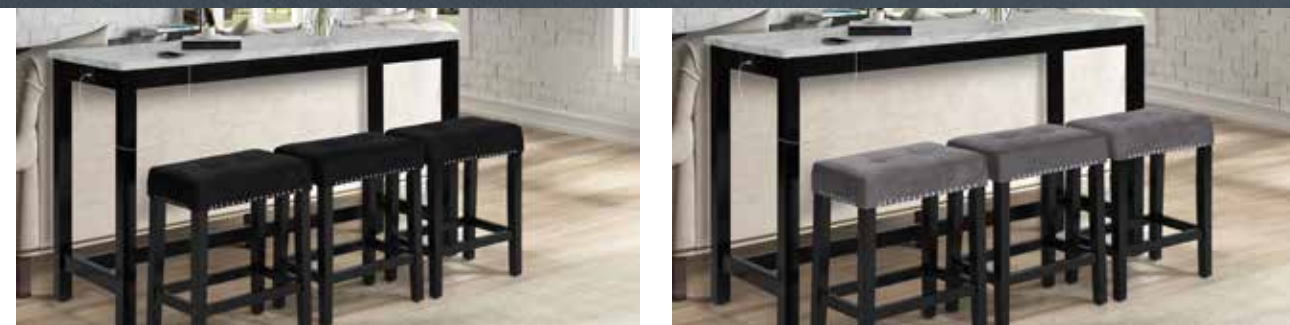

CELESTE THEATER BAR

DINING

COLLECTION #: D400

COLORS: TABLE TOP ● FAUX MARBLE

TABLE BASE ● BLACK

CHAIRS ● BLACK ● GRAY ● BLUE

FEATURES:

- ▶ RUBBERWOOD SOLIDS & NAILHEAD TRIM
- ▶ HEAT/WATER RESISTANT FAUX MARBLE TOP
- ▶ 100% POLYESTER VELVET FABRIC SEATS
- ▶ MEMORY FOAM CUSHION, USB & AC POWER