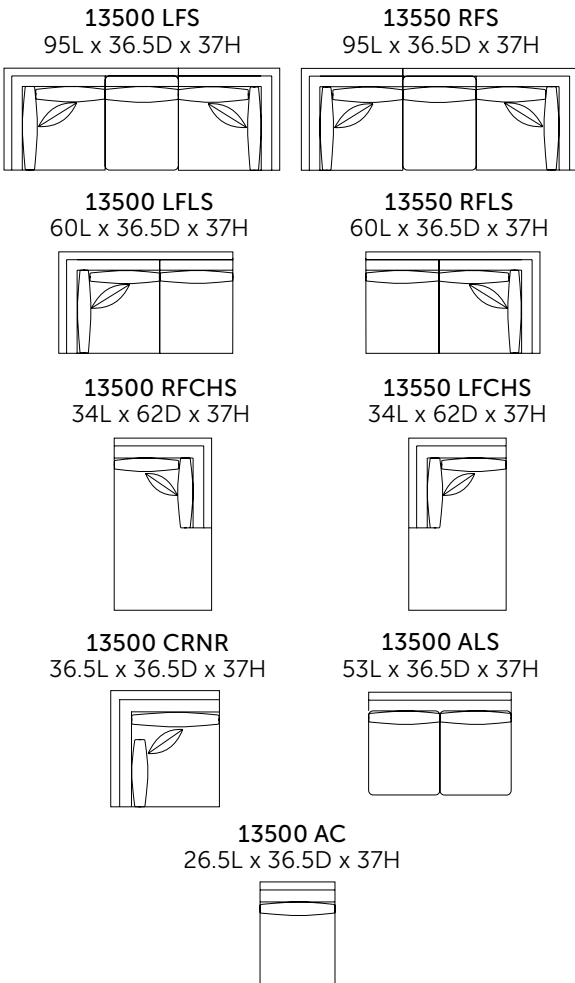

13500 Magick | Howlite

Modular Pieces Available